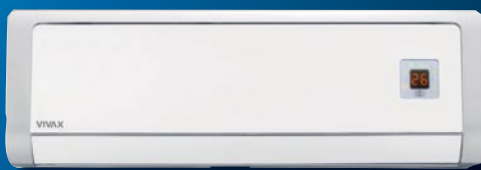

2.299,00kn

VIVAX cool ACP-12CH35GET

Šifra: 0233757 • TIP: zidni split sustav, fix speed • **Kapacitet hlađenja/grijanja: 3500W/3800W** • Ekološki plin: R410A • Energetska klasa (h/g): A/A • EER/COP koeficijenti: 3.21/3.61 • Funkcionalnosti: I Fell funkcija, autorestart, sleep mode, 24h timer, LED display, ravan prednji panel, filter protiv prašine, bio filter, samodijagnostika kvarova • Buka (UJ): 27-39dB(A) • Buka (VJ): ≤52dB(A) • **Jamstvo: 36 mjeseci***

1.399,00kn

Hladnjak jedna vrata SD-240 WH

Neto zapremnina hladnjaka: 240 lit, staklene police i staklena ladica, odjeljak za zamrzavanje, promjenjiv smjer otvaranja vrata, dimenzije (VxŠxD): 140x55x58 cm, potrošnja energije (kWh/24h): 0.45, energetska klasa: A, bijela boja; Šifra: 0234084